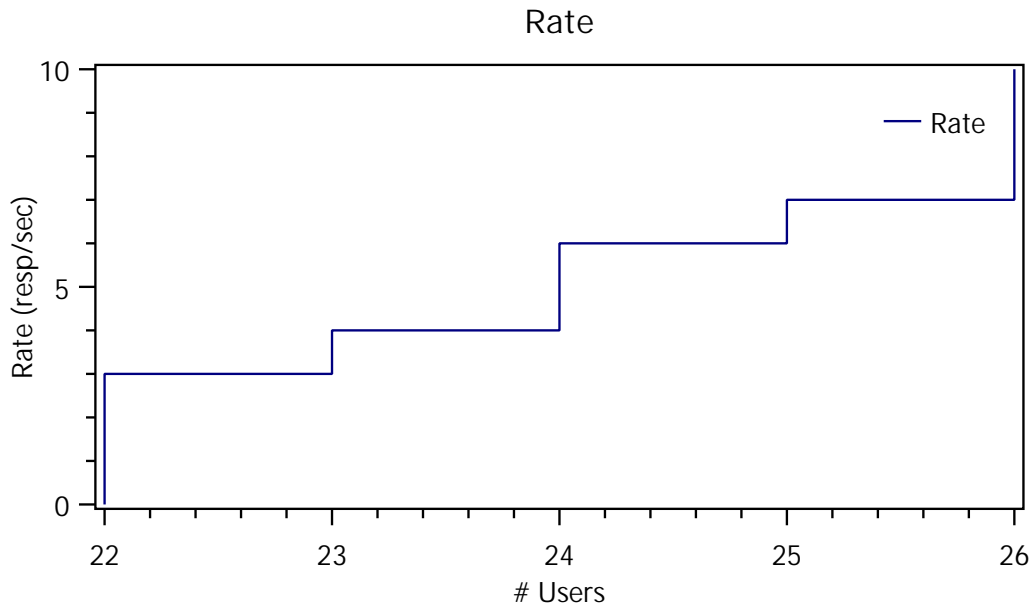

Charts

Average Response

Figure 1. Average Response Plot

Figure 2. Response Rate Plot

Figure 3. HTTP Response Codes Plot

Test Parameters

Invoke Interval	500 msec
Limit line	1000 msec
Virtual Users	50
Rampup	500