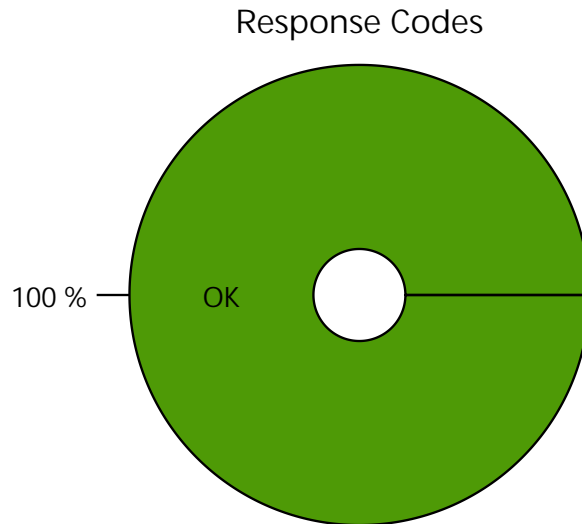

Charts

Average Response

Figure 1. Average Response Plot

Figure 2. Response Rate Plot

Figure 3. HTTP Response Codes Plot

Test Parameters

Invoke Interval	500 msec
Limit line	1000 msec
Virtual Users	50
Rampup	500