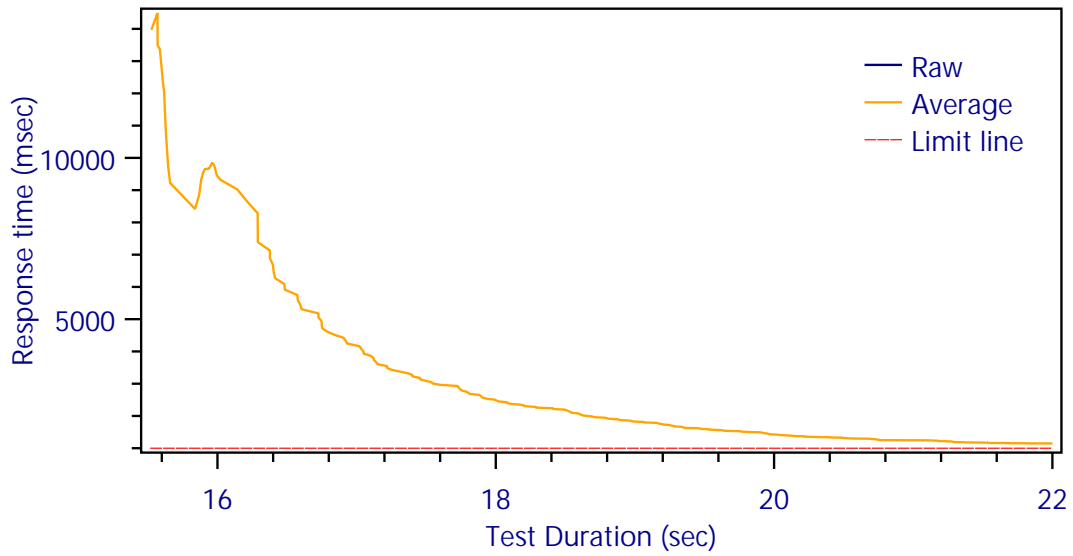

Charts

Average Response

Figure 1. Average Response Plot

Figure 2. Response Rate Plot

Figure 3. HTTP Response Codes Plot

Test Parameters

Invoke Interval	500 msec
Limit line	1000 msec
Virtual Users	50
Rampup	500